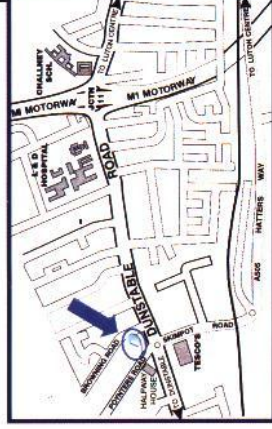

Just two minutes from Junction 11, M1, towards Dunstable, opposite The Halfway House and Tesco's

Mailshot design and copy courtesy of **Ads Infinitum Ltd**, the virtual communications consultancy. See our website at www.ads-infinitum.co.uk. Find us under Advertising Agencies in your Yellow Pages. Or catch us at Dimensions!